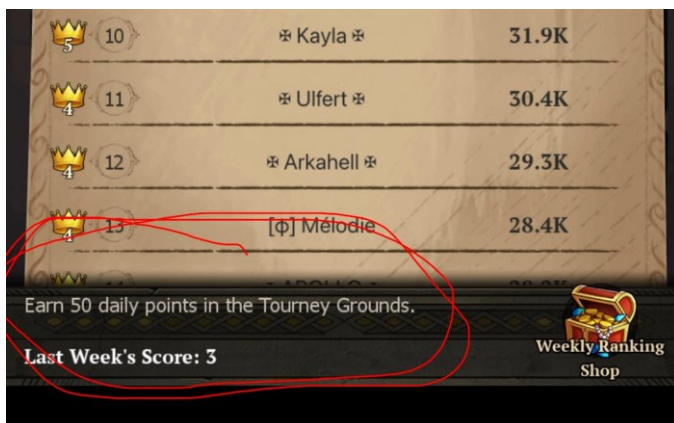

You'll find tasks to do during the week. You need 80% of the tasks done to be able to join PMFs!